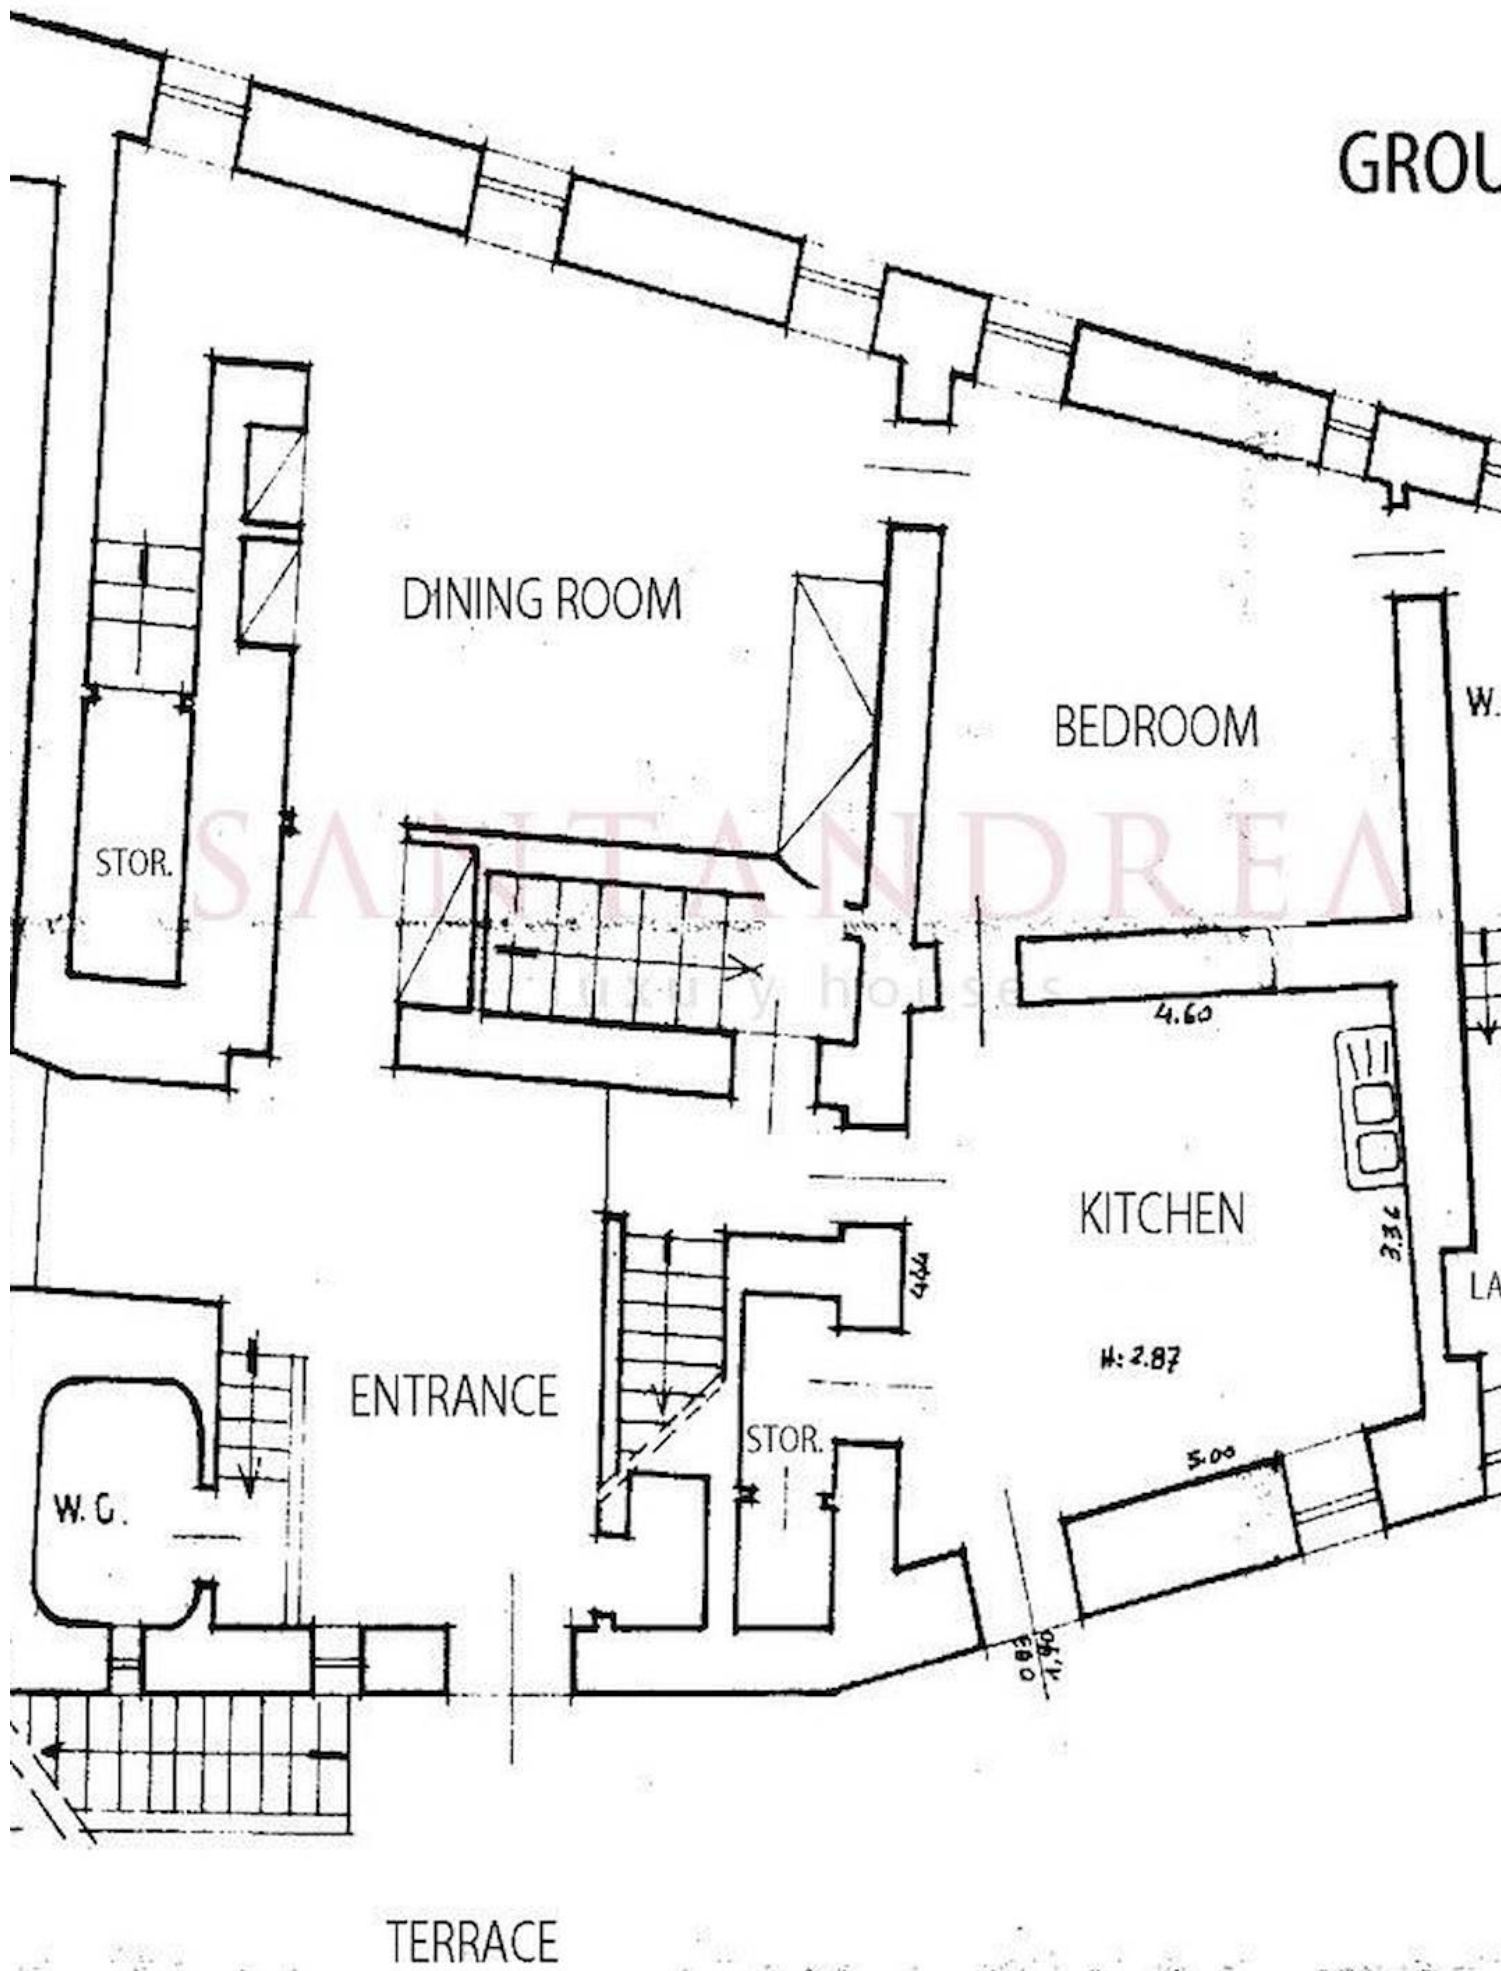

GROUP

LIVING ROOM

PORRACE

SANTANDREA
luxury houses

STUDIO

BED

BED

4.52