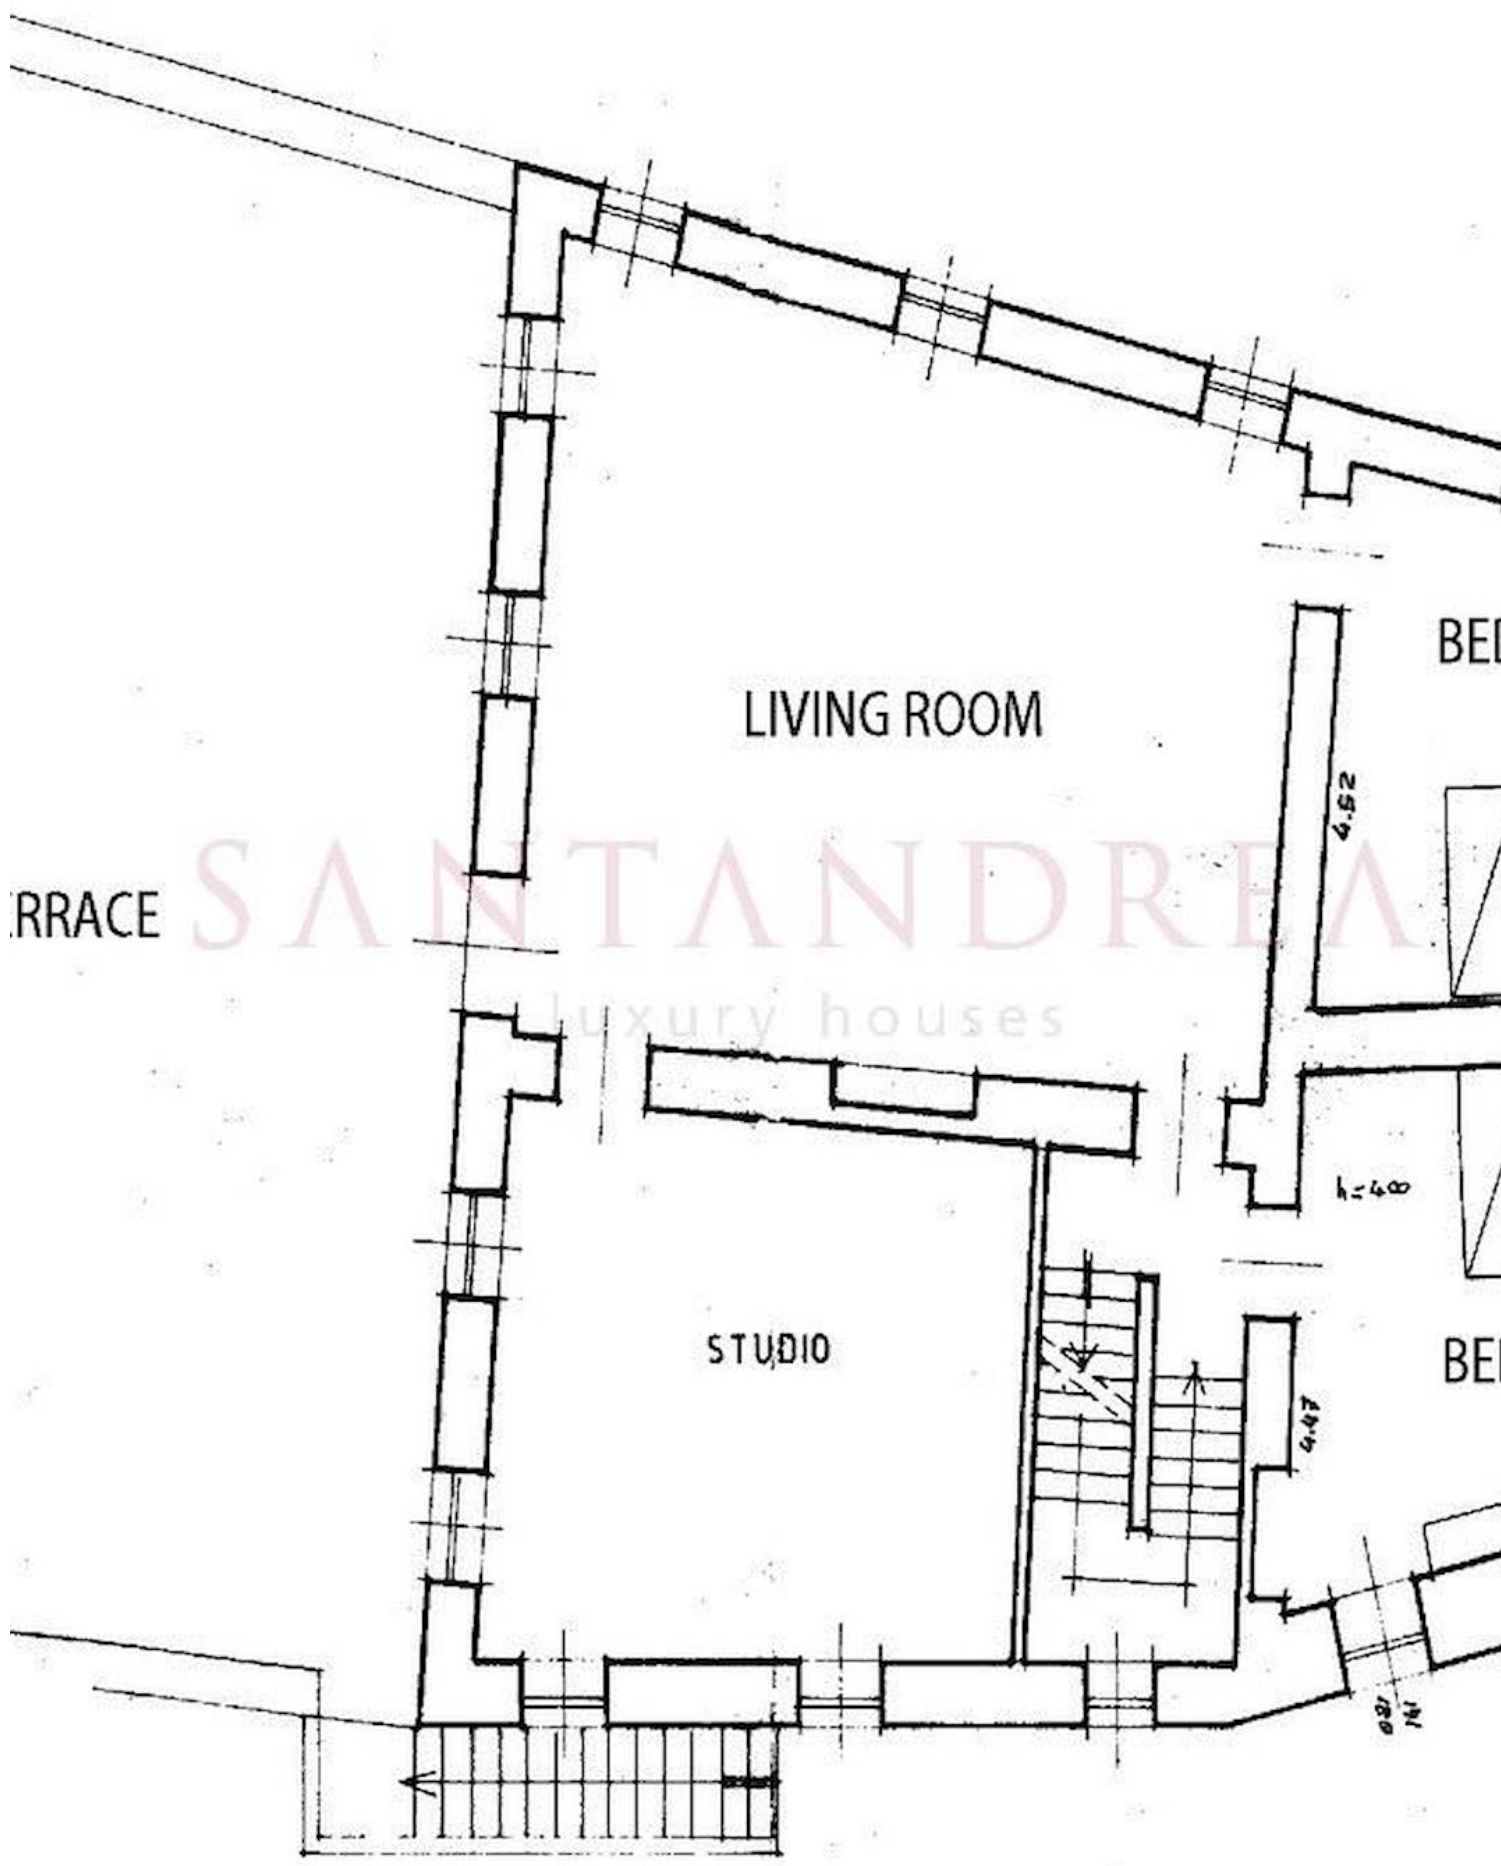

LIVING ROOM

PORRACE

SANTANDREA
luxury houses

STUDIO

BED

BED

4.52

4.48

4.47

4.27