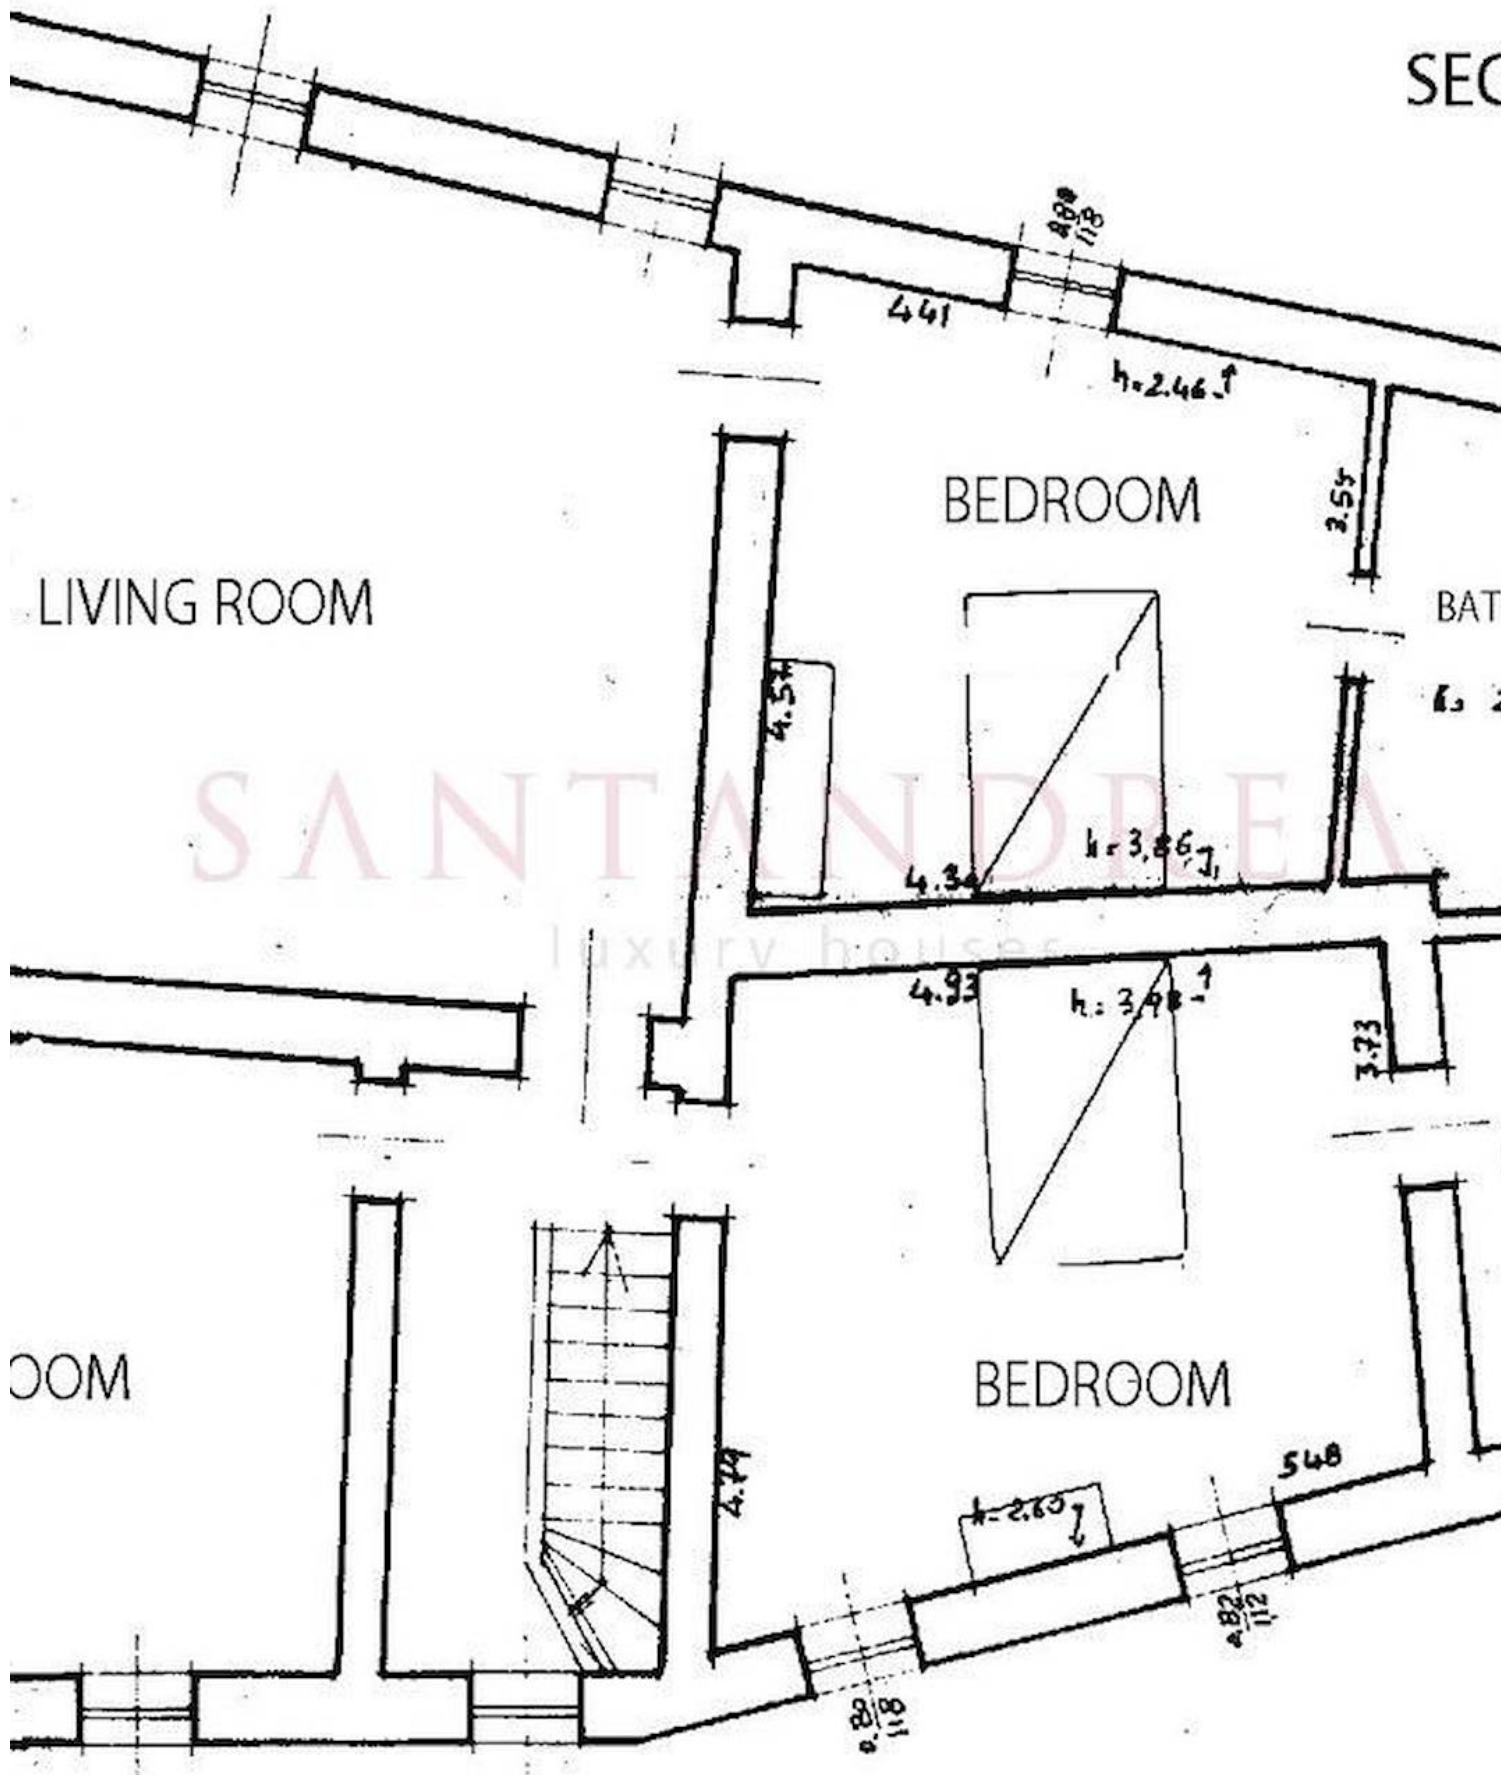

SEC

SANT'ANDREA
luxury houses